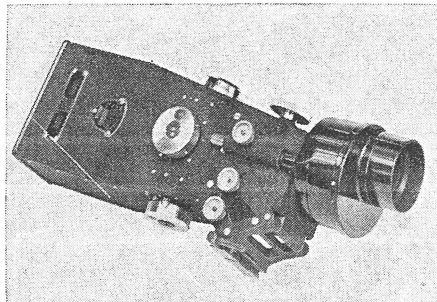

BL 30/6/9

VICAUDIO
SELLS, TRAINS, TEACHES
WITH THE
EXCITEMENT OF
FULL-COLOR
8mm SOUND FILMS!

This is the new VICAUDIO COMPACT SOUND 8 CARRY ALL PROJECTOR... the remarkable lightweight rear-screen projector in an attache case! With VICAUDIO, new professional quality 8mm sound movies open a new dimension in audio-visual communication. Magnetic sound with its flexibility... 8mm film with its amazing production savings... loop-loading with its repeat-message possibilities... all combine in the VICAUDIO. May we send you the full story on 8mm sound and the equipment which brings it to reality?

VICOM, INC.

A SUBSIDIARY OF ELGEET OPTICAL COMPANY
309 CHILD STREET, ROCHESTER 6, NEW YORK

EL-81A

WHAT'S NEW

IN EQUIPMENT, ACCESSORIES, SERVICES

Mitchell Dual-ratio Finder

Mitchell Studio viewfinders are now available with two sets of horizontal matte vanes, instead of standard single set. This sealed additional built-in advantage, controlled by a third knob on the right side of the finder, eliminates the necessity for cutting into the finder housing to accommodate plastic mattes.

The new Mitchell D-R viewfinder provides the camera operator with an efficient means for composing for two aspect ratios (i.e., Academy and Television, or 1.85-to-1 and Academy), when the possibility of this type of a picture release occurs, and assists him to achieve a better balance. Manufacturer is Mitchell Camera Corporation, 666 W. Harvard St., Glendale, California.

The lens has a diaphragm range from f/1.8 to f/16 and focuses from 5-feet to infinity. It is optically compensated so that it holds sharp focus through the entire zoom range. Its coverage has been specifically designed to allow use in standard 16mm mounts as well as in the 1/2"x3/8" standard vidicon television camera format. The unit comes complete with a screw-in front lens cap and a zoom ring lock screw. List price is \$400.00