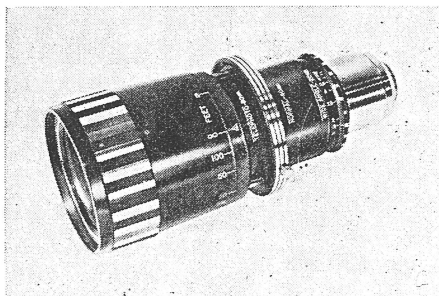

New Elgeet Zoom Lens

The Elgeet Optical Co., 303 Child St., Rochester 11, New York, announces the Elgeet Zoom Navitar lenses for

16mm and television cameras. The fourteen-element lens features a zoom range from 20mm to 80mm and a maximum speed of f/1.8. This 4-to-1 lens gives the photographer a wide-angle capability and a telephoto range up to more than 3X, making the Zoom Navitar an ideal replacement for 1-, 2- and 3-inch lenses.

The new Zoom Navitar is of rugged construction and has a lightweight cast aluminum design. The zoom action is linear, achieved by means of a ring with a push-pull action permitting total optical centering without need for cams.

The lens has a diaphragm range from f/1.8 to f/16 and focuses from 5-feet to infinity. It is optically compensated so that it holds sharp focus through the entire zoom range. Its coverage has been specifically designed to allow use in standard 16mm mounts as well as in the 1/2"x3/8" standard vidicon television camera format. The unit comes complete with a screw-in front lens cap and a zoom ring lock screw. List price is $400.00